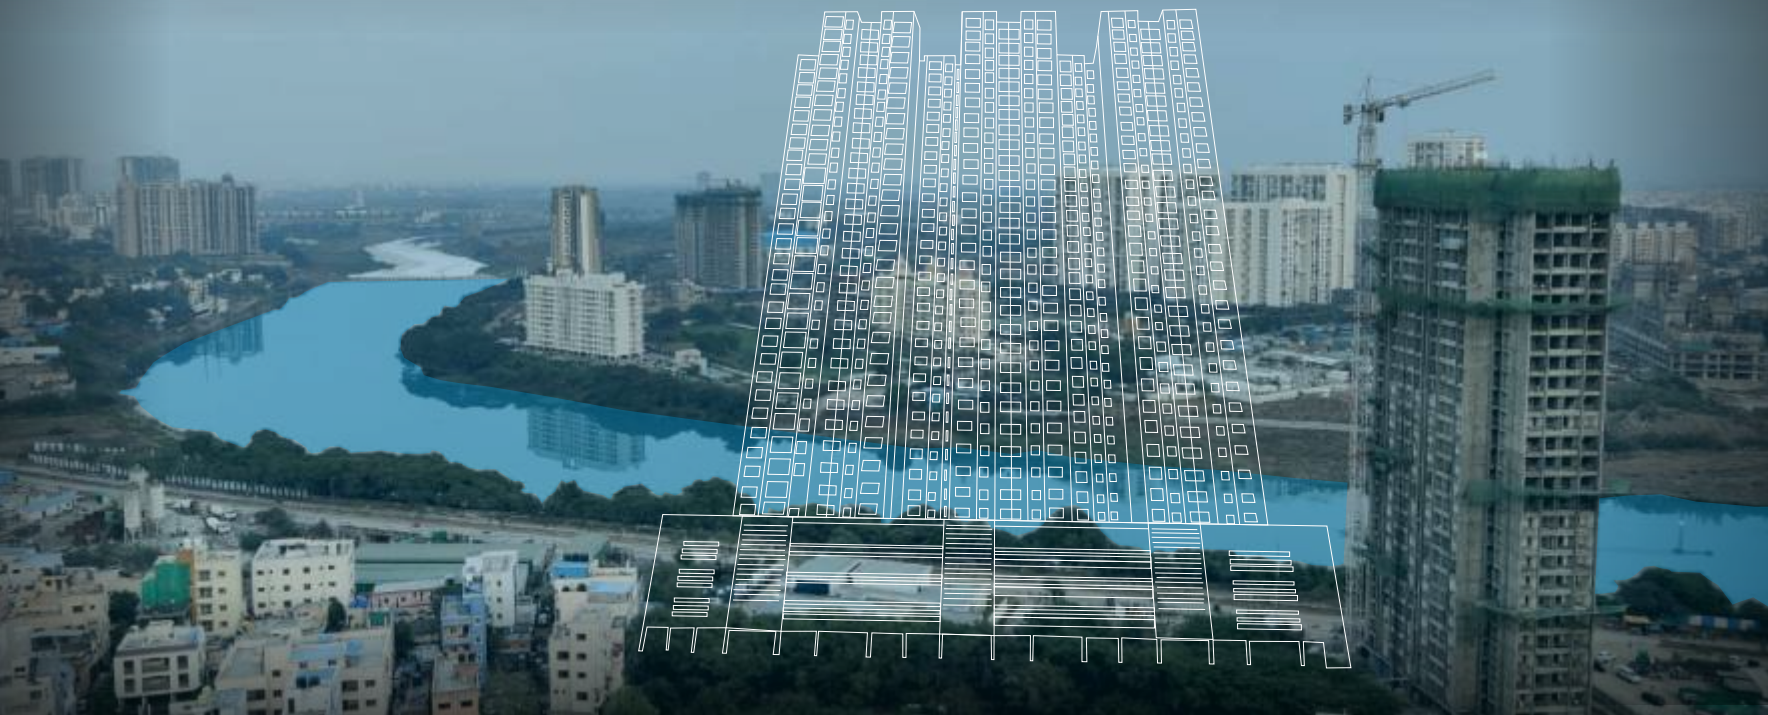

ENJOY A LIFETIME OF **AN OPEN HORIZON**

A VIEW OF THE RIVERFRONT

AN EXCLUSIVELY PLANNED 2 BHK GATED COMMUNITY

**NOW IS THE TIME TO INVITE YOUR CLOSEST FRIENDS
TO BE A PART OF YOUR LIVING COMMUNITY**

And these are exclusive rewards designed for our customers only